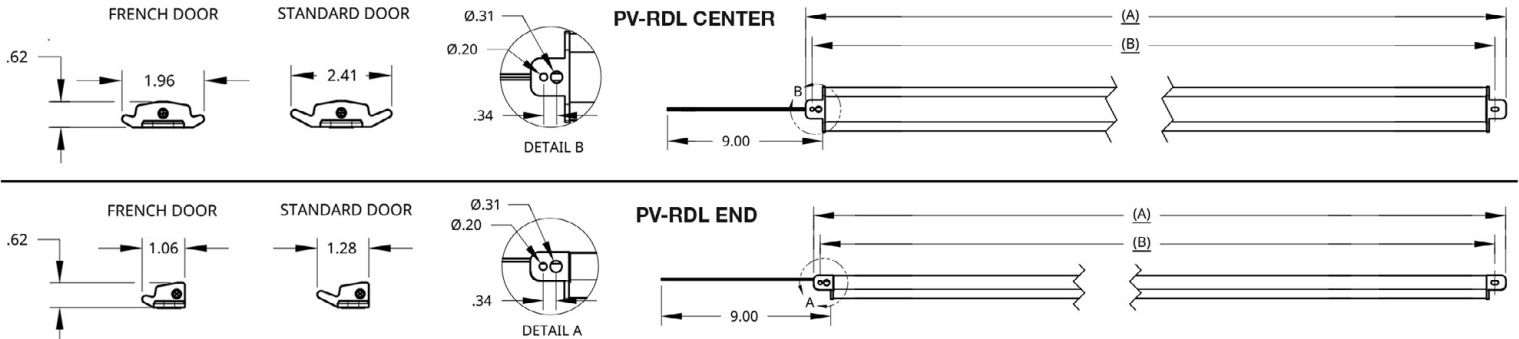

TECHNICAL DRAWINGS

PUREVIEW RDL END PRODUCT		
PART DESCRIPTION	OVER ALL LENGTH (A)	MOUNTING (B)
PV-RDL-L5-E	45.06	44.13
PV-RDL-L6-E	53.06	52.13
PV-RDL-L7*-E	59.50	58.99
PV-RDL-L7-E	61.06	60.13
PV-RDL-L8-E	69.06	68.13
PV-RDL-L9-E	73.06	72.13

PUREVIEW RDL CENTER PRODUCT		
PART DESCRIPTION	OVER ALL LENGTH (A)	MOUNTING (B)
PV-RDL-L5-C	45.06	44.13
PV-RDL-L6-C	53.06	52.13
PV-RDL-L7*-C	59.50	58.99
PV-RDL-L7-C	61.06	60.13
PV-RDL-L8-C	69.06	68.13
PV-RDL-L9-C	73.06	72.13

RDL POWER

PV-RDL - Low Power 6W:

Part Number	Description	* Power	Lumens	LPW	CRI	R9
PV-RDL-L5-C-4000K-80-80-12W	48" Center Fixture	11.9	1756	148.8	83.5	13.1
PV-RDL-L5-L-4000K-80-40-6W	48" Left End Fixture	5.97	870	145.5	83.5	13.1
PV-RDL-L5-R-4000K-80-40-6W	48" Right End Fixture	5.97	870	145.5	83.5	13.1
PV-RDL-L6-C-4000K-80-96-12W	54" Center Fixture	11.9	1756	148.8	83.5	13.1
PV-RDL-L6-L-4000K-80-48-6W	54" Left End Fixture	5.97	870	145.8	83.5	13.1
PV-RDL-L6-R-4000K-80-48-6W	54" Right End Fixture	5.97	870	145.8	83.5	13.1
PV-RDL-L7*-C-4000K-80-112-12W	59" Center Fixture	11.9	1756	148.8	83.5	13.1
PV-RDL-L7*-L-4000K-80-56-6W	59" Left End Fixture	5.97	870	145.8	83.5	13.1
PV-RDL-L7*-R-4000K-80-56-6W	59" Right End Fixture	5.97	870	145.8	83.5	13.1
PV-RDL-L7-C-4000K-80-112-12W	60" Center Fixture	11.9	1756	148.8	83.5	13.1
PV-RDL-L7-L-4000K-80-56-6W	60" Left End Fixture	5.97	870	145.8	83.5	13.1
PV-RDL-L7-R-4000K-80-56-6W	60" Right End Fixture	5.97	870	145.8	83.5	13.1
PV-RDL-L8-C-4000K-80-128-12W	72" Center Fixture	11.9	1756	148.8	83.5	13.1
PV-RDL-L8-L-4000K-80-64-6W	72" Left End Fixture	5.97	840	145.8	83.5	13.1
PV-RDL-L8-R-4000K-80-64-6W	72" Right End Fixture	5.97	870	145.8	83.5	13.1

Part Number	Description	* Power	Lumens	LPW	CRI	R9
PV-RDL-L6-C-4000K-90-80-12W	48" Center Fixture	11.9	1449	121.8	94.6	81.4
PV-RDL-L5-L-4000K-90-40-6W	48" Left End Fixture	5.97	717	120.1	94.7	82.1
PV-RDL-L5-R-4000K-90-40-6W	48" Right End Fixture	5.97	717	120.1	94.7	82.1
PV-RDL-L6-C-4000K-90-96-12W	54" Center Fixture	11.9	1449	121.8	94.6	81.4
PV-RDL-L6-L-4000K-90-48-6W	54" Left End Fixture	5.97	717	120.1	94.7	82.1
PV-RDL-L6-R-4000K-90-48-6W	54" Right End Fixture	5.97	717	120.1	94.7	82.1
PV-RDL-L7*-C-4000K-90-112-12W	59" Center Fixture	11.9	1449	121.8	94.6	81.4
PV-RDL-L7*-L-4000K-90-56-6W	59" Left End Fixture	5.97	717	120.1	94.7	82.1
PV-RDL-L7*-R-4000K-90-56-6W	59" Right End Fixture	5.97	717	120.1	94.7	82.1
PV-RDL-L7-C-4000K-90-112-12W	60" Center Fixture	11.9	1449	121.8	94.6	81.4
PV-RDL-L7-L-4000K-90-56-6W	60" Left End Fixture	5.97	717	120.1	94.7	82.1
PV-RDL-L7-R-4000K-90-56-6W	60" Right End Fixture	5.97	717	120.1	94.7	82.1
PV-RDL-L8-C-4000K-90-128-12W	72" Center Fixture	11.9	1449	121.8	94.6	81.4
PV-RDL-L8-L-4000K-90-64-6W	72" Left End Fixture	5.97	717	120.1	94.7	82.1
PV-RDL-L8-R-4000K-90-64-6W	72" Right End Fixture	5.97	717	120.1	94.7	82.1

*AC system watts

PV-RDL - Mid Power