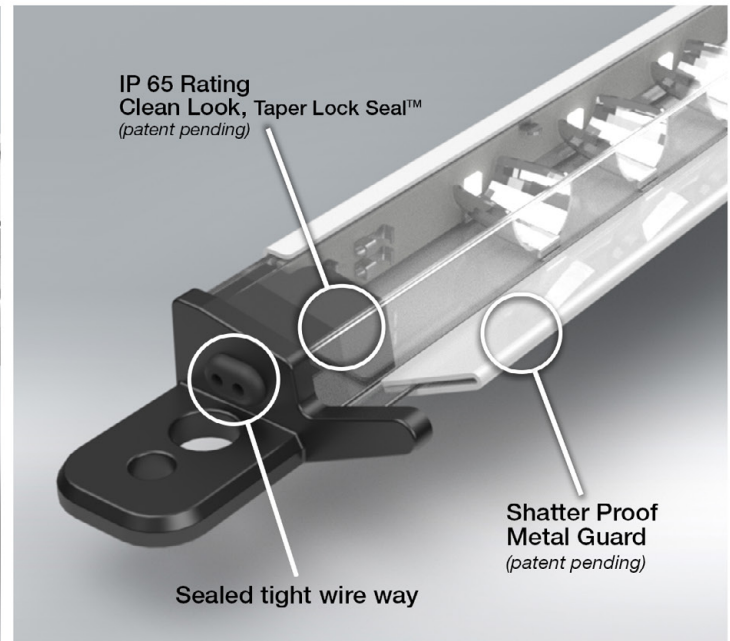

PRODUCT DETAILS