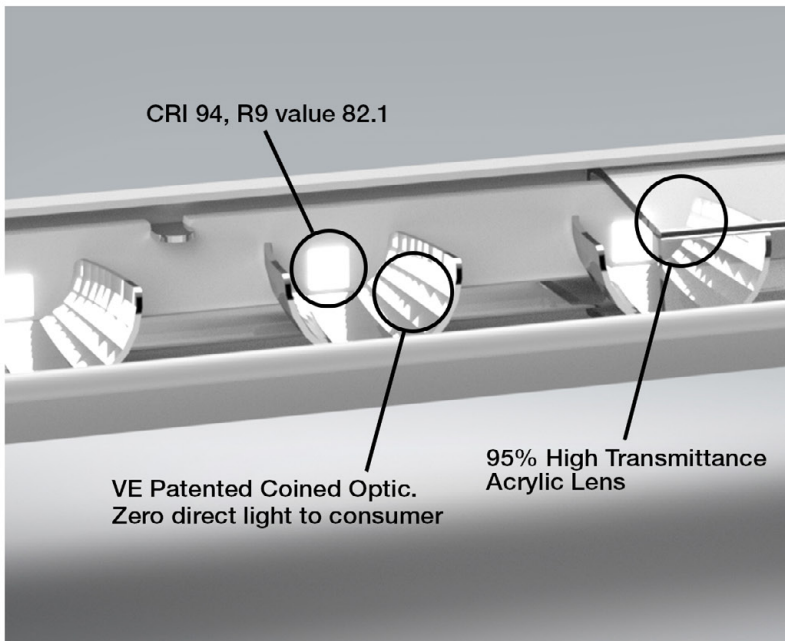

PRODUCT DETAILS